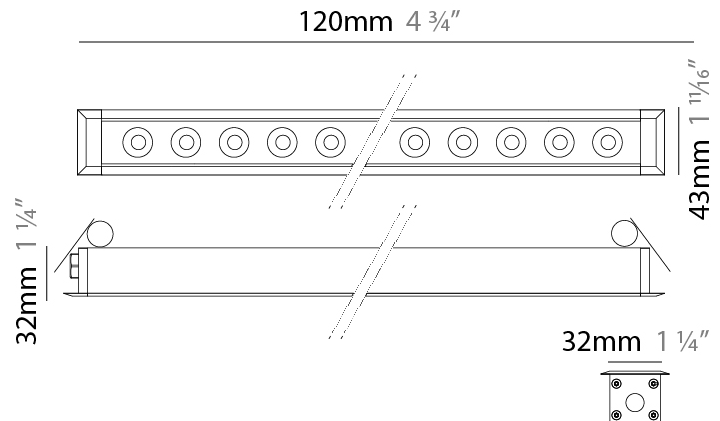

E9Q111- -
base number   Finish Options   Lens Options

1. To build a product code in our configurator select the specify button on the base model # product page
2. To build a manual product code on this datasheet choose from the options listed below in blue font and add the suffix to the base model #

GENERAL

Series: Mini Corniche
Brand: Platek
Division: Exterior
Mounting Type: Recessed
Mounting Location: Ceiling
Subcategory: Downlight

PHYSICAL

Shape: Rectangle
Length (mm): 120
Length (in): 4 ¾
Width (mm): 43
Width (in): 1 ⅝
Height (mm): 32
Height (in): 1 ¼
Ceiling Thickness (mm): 2 - 13
Ceiling Thickness (in): 1/16 - 1/2
Light Distribution: Downlight
Installation Requirement: 36mm / 1 7/16" x 110mm / 4 5/16"
Diffuser: Clear tempered glass
Gasket: Gore-Tex valve to prevent condensation
Fixture Finish: [BLK](#) / [WHI](#) / [GRY](#) / [COR](#) / [ANT](#) / [BRZ](#)
Fixture Material: Extruded Aluminum

ELECTRICAL

Lamp Type: LED
Total Output Wattage (W): 6
Dimming: Bluetooth technology or DMX
Control Gear: DMX
Driver Included: No
Driver Location: Remote
Driver Type: Constant Current - Universal
Driver Class: Class 2
Input Voltage (V): 120 - 277
Constant Current (MA): 500

LED

Number of LEDs: 4
Color Temperature (°K): RGBW
CRI: >80 CRI
Lamp Life (hrs): 60000
Special LEDs offerings: RGBW

OPTICAL

Optic°: [26](#) / [40](#) / [ELL](#)

RATINGS AND CERTIFICATIONS

Certified By: Certified for North American Standards
IP rating: IP65
IK Rating: IK07
Bug Rating: B1 U0 G0